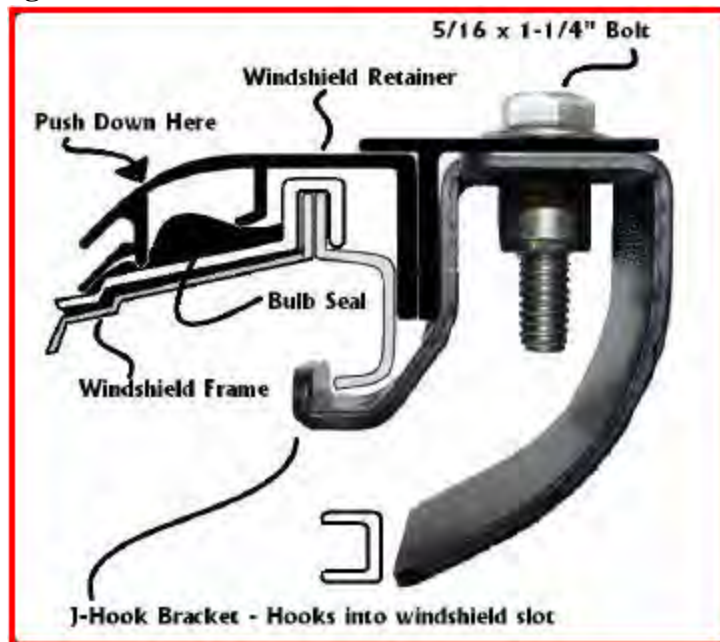

**WEAR SEAT BELTS AT ALL TIMES:**

Read and follow instructions prior to installation. Failure to do so could put driver and passengers in potential danger. After installing or reinstalling, double check with installation instructions to make sure all steps were followed.

**Tools required:** (1) 1/2" Wrench or Socket.

**Step one:**

Place the windshield retainer assembly on top of the bulb seal located along the top of the windshield. Locate the two J-hook brackets and orient them with the hooks towards the front of the channel and the threaded inserts facing upwards as seen in (Fig.1).

**Step two:**

Slide the J-hook bracket onto the windshield retainers J-hook mounting base making sure to catch the hook in the windshield slot. Insert a 5/16" x 1 1/4" Hex Head Bolt and 5/16" Flat Washer into the top into J-hook bracket. Secure the bracket to the retainer base using 1/2" wrench. Repeat this step for the other side (Fig.2).

**Fig.1**

**Caution!**  
Safety Glasses should be worn at all times while installing this product.

Fig.2

**NOTE: While installing the windshield retainer J-hook bracket assembly, apply FIRM pressure towards the front of vehicle to make sure that the assembly is installed correctly.**