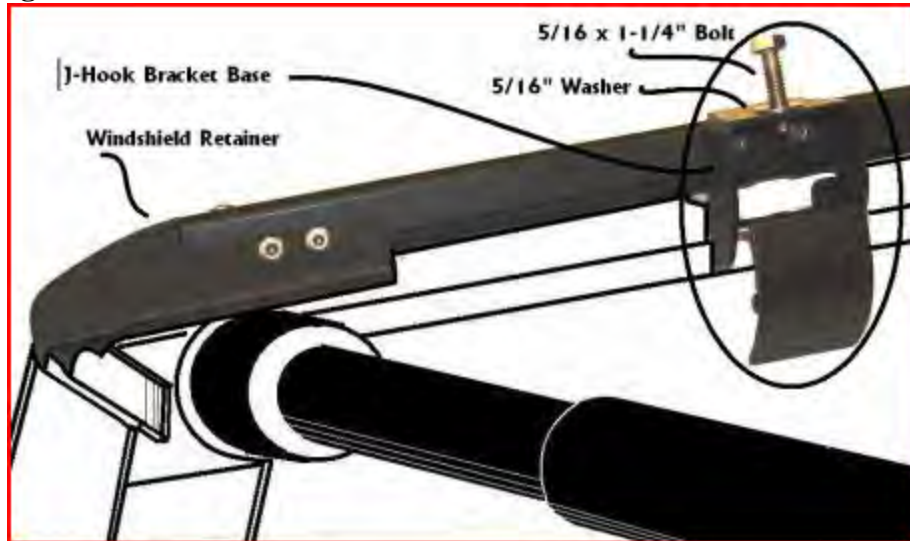

**Tools required:** (1) 1/2" Wrench or Socket.

**Step one:**

Place the windshield retainer assembly on top of the bulb seal located along the top of the windshield. Locate the two J-hook brackets and orient them with the hooks towards the front of the channel and the threaded inserts facing upwards as seen in (Fig.1).

**Step two:**

Slide the J-hook bracket onto the windshield retainers J-hook mounting base making sure to catch the hook in the windshield slot. Insert a 5/16" x 1 1/4" Hex Head Bolt and 5/16" Flat Washer into the top into J-hook bracket. Secure the bracket to the retainer base using 1/2" wrench. Repeat this step for the other side (Fig.2).

**Fig.1**

**Caution!**  
Safety Glasses should be worn at all times while installing this product.

Fig.2

**NOTE: While installing the windshield retainer J-hook bracket assembly, apply FIRM pressure towards the front of vehicle to make sure that the assembly is installed correctly.**